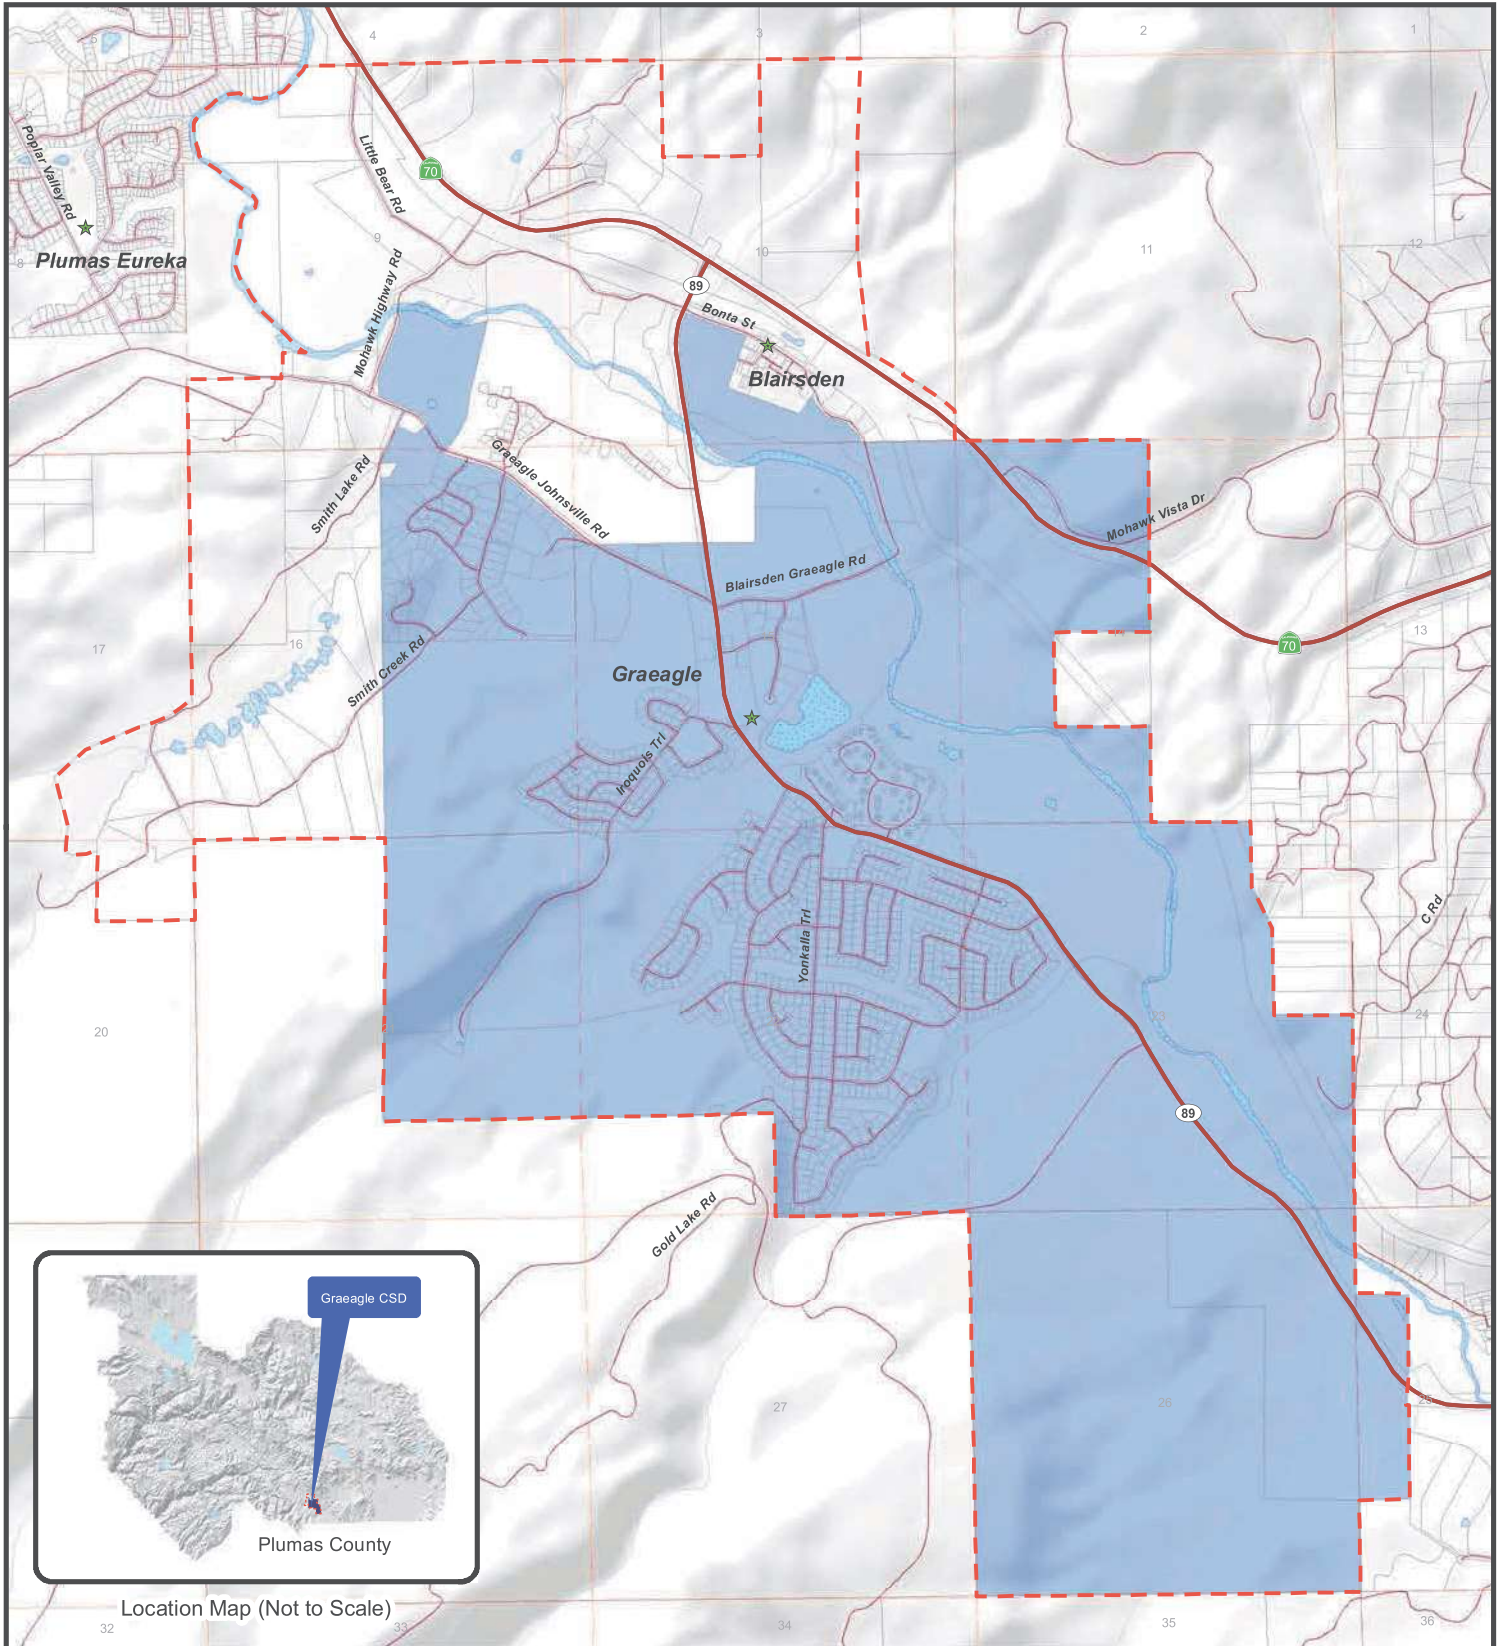

# Graeagle Community Services District

Range 12 East

Township 22 North

Location Map (Not to Scale)

## Legend

- Highways
- Major Roads
- Stream / River
- Waterbodies
- Parcels
- Sectional Grid (MDB&M)
- Communities
- Graeagle Community Services District
- Graeagle Community Services District Five Year Sphere Horizon Boundary

Graeagle Community Services District  
 Resolution:  
 Adopted:  
 Graeagle Community Services District  
 Sphere of Influence (5 Year Horizon)  
 Resolution: 2003-008  
 Adopted: February 24, 2003